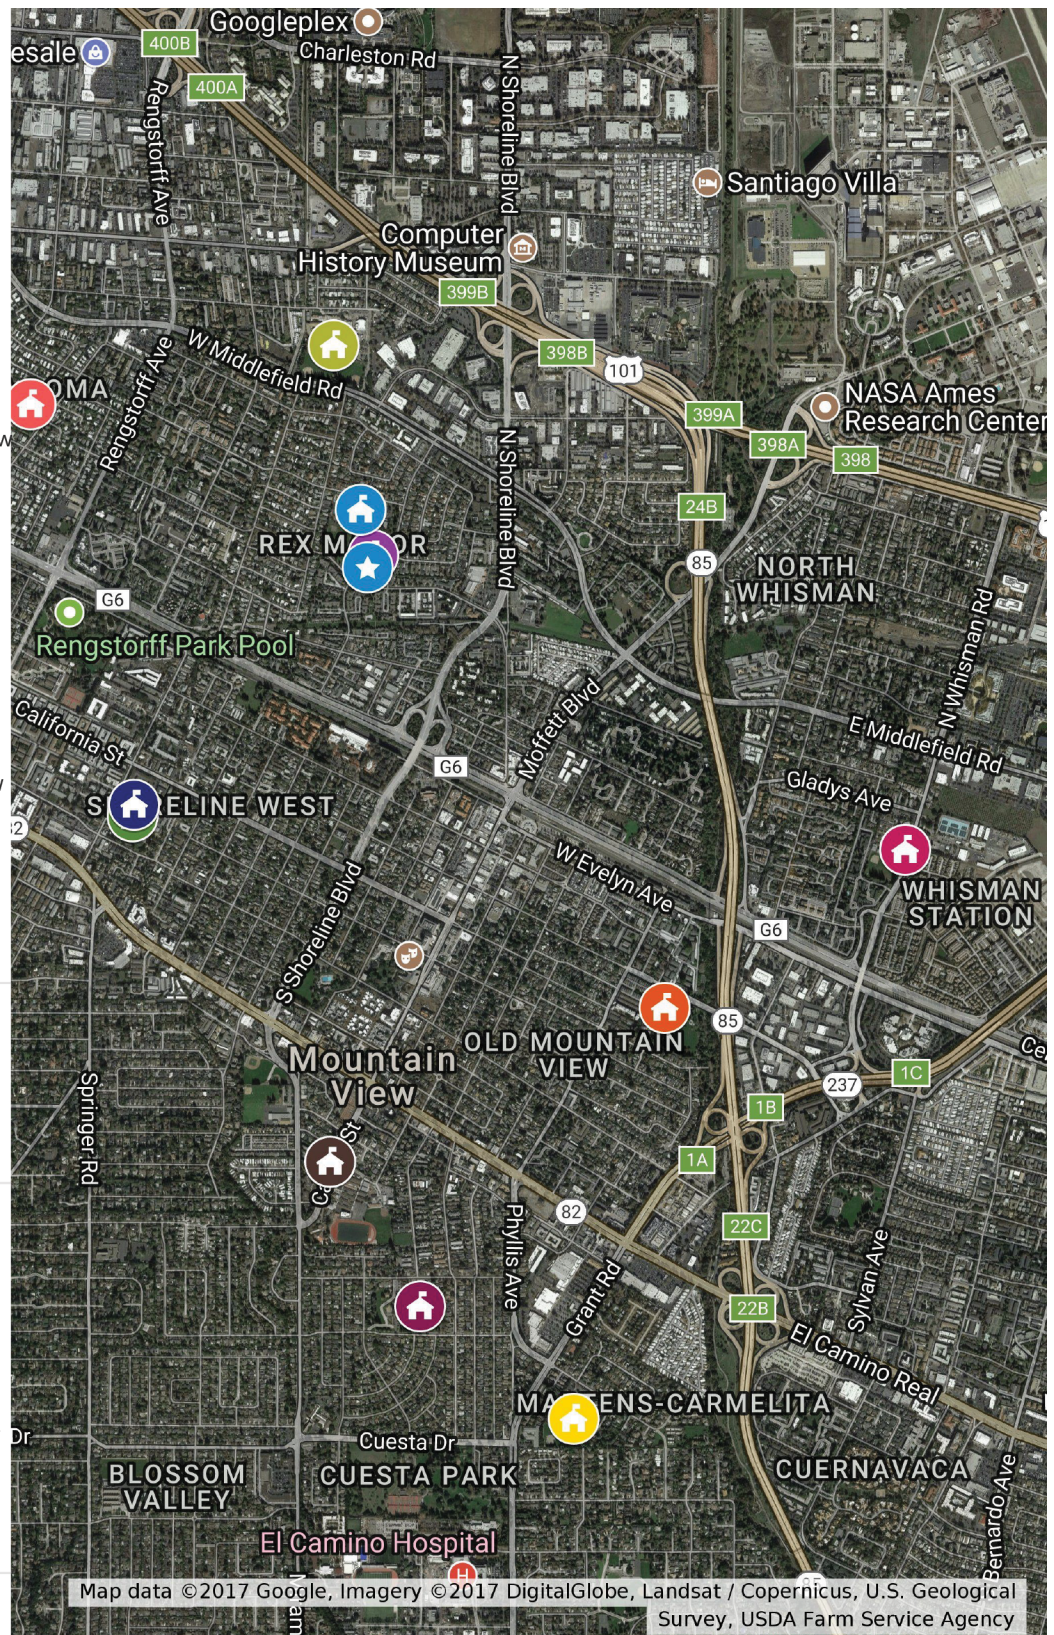

Map of MVWSD

Elementary Schools

Benjamin Bubb Elementary
School 525 Hans Ave, Mountain View

Edith Landels Elementary
School 115 W. Dana St., Mountain View

Amy Imai Elementary
School 253 Martens Ave., Mountain View

Gabriela Mistral Elementary
505 Escuela Ave. Mountain View

Mariano Castro Elementary
School 500 Toft St., Mountain View

Monta Loma Elementary
School
460 Thompson Ave., Mountain View

Stevenson Elementary School
750 San Pierre Way., Mountain View

Theuerkauf Elementary School
1625 San Luis Ave., Mountain View

Middle Schools

Crittenden Middle School
1701 Rock St., Mountain View

Graham Middle School
1175 Castro St., Mountain View

District Office and Other Locations

Mountain View Whisman
School District

1400 Montecito Ave., Mountain View Dr
Slater Special Education
PreSchool
220 N. Whisman Rd, Mountain View

Schools and District Office in MVWSD

Map data ©2017 Google, Imagery ©2017 DigitalGlobe, Landsat / Copernicus, U.S. Geological Survey, USDA Farm Service Agency